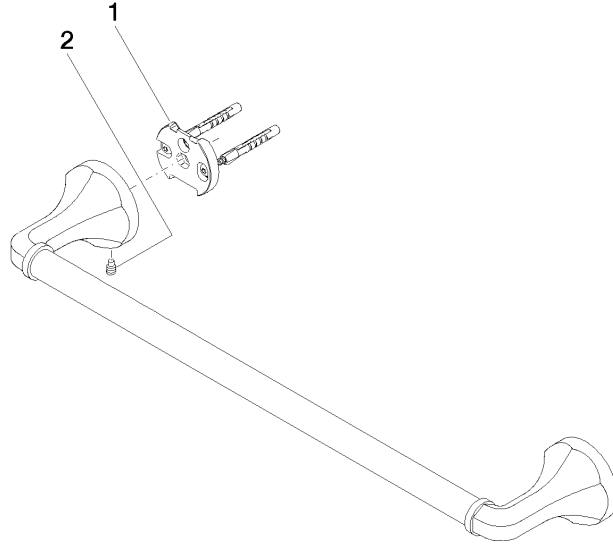

83 045 361

- gauge 450 mm
- width 510mm
- height 60 mm
- rosette Ø 60 mm
- 90mm projection

	Chrome	83 045 361-00
	Brushed Platinum	83 045 361-06
	Platinum	83 045 361-08
	Durabronze (23kt Gold)	83 045 361-09
	Brushed Durabronze (23kt Gold)	83 045 361-28
	Brushed Dark Platinum	83 045 361-99

Recommended miscellaneous

MADISON Mounting for towel bar/tumbler mounting on two sides - 12 358 970 90
 •for towel bar mounting plus towel bar mounting on back.

83 045 361

mm [inches]

83 045 361

Spare parts list

No.	Item Number	Name	Quantity used	Delivery time
1	05 17 97 507 00 90	fixing set	2	2
2	04 31 11 140 00 90	pin	2	2